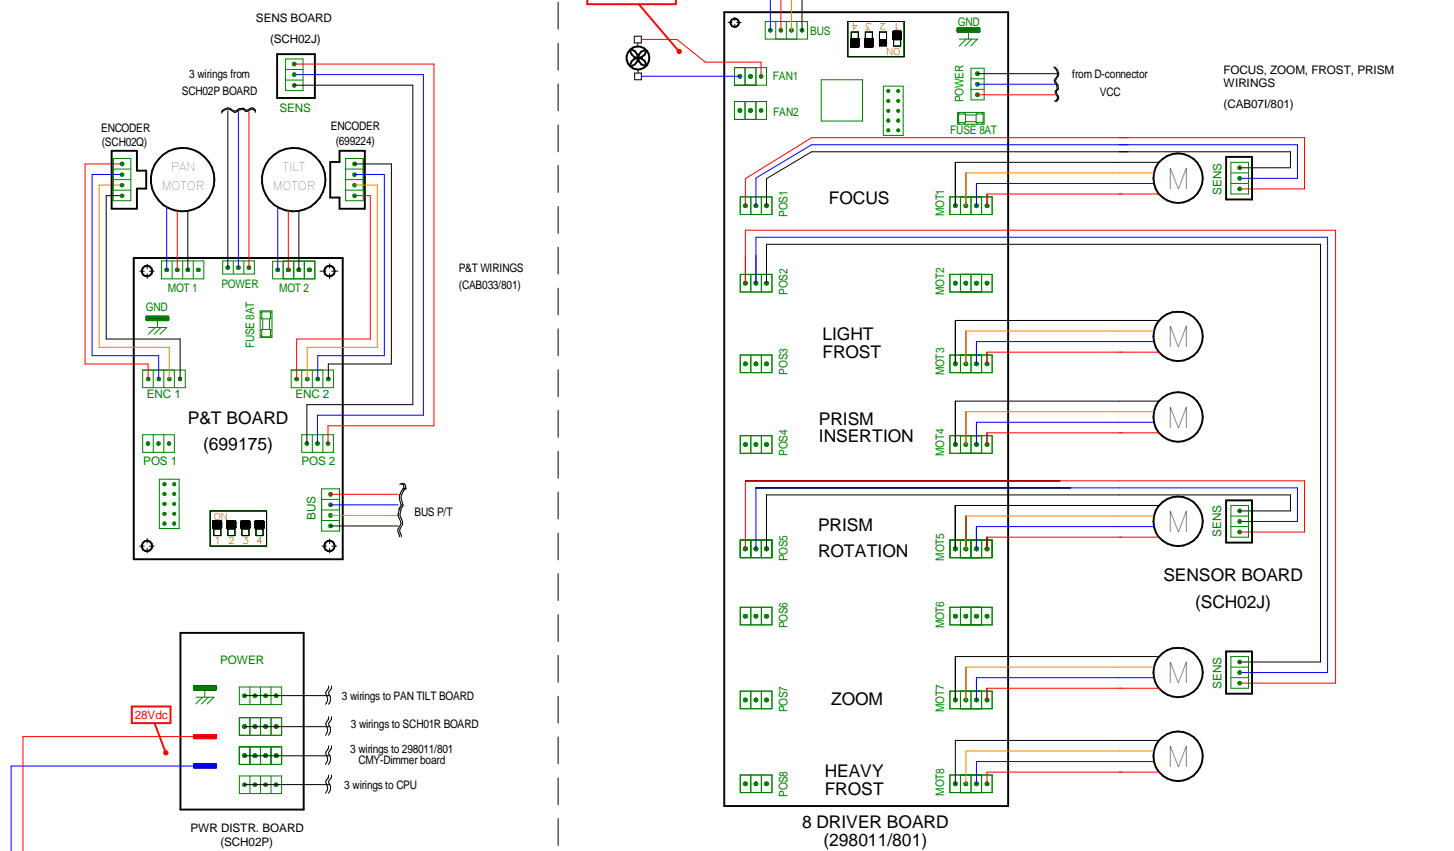

SCENIUS UNICO

Rev. 0 (03/2017)
page 1/2

YOKE

HEAD

BASE

HEAD