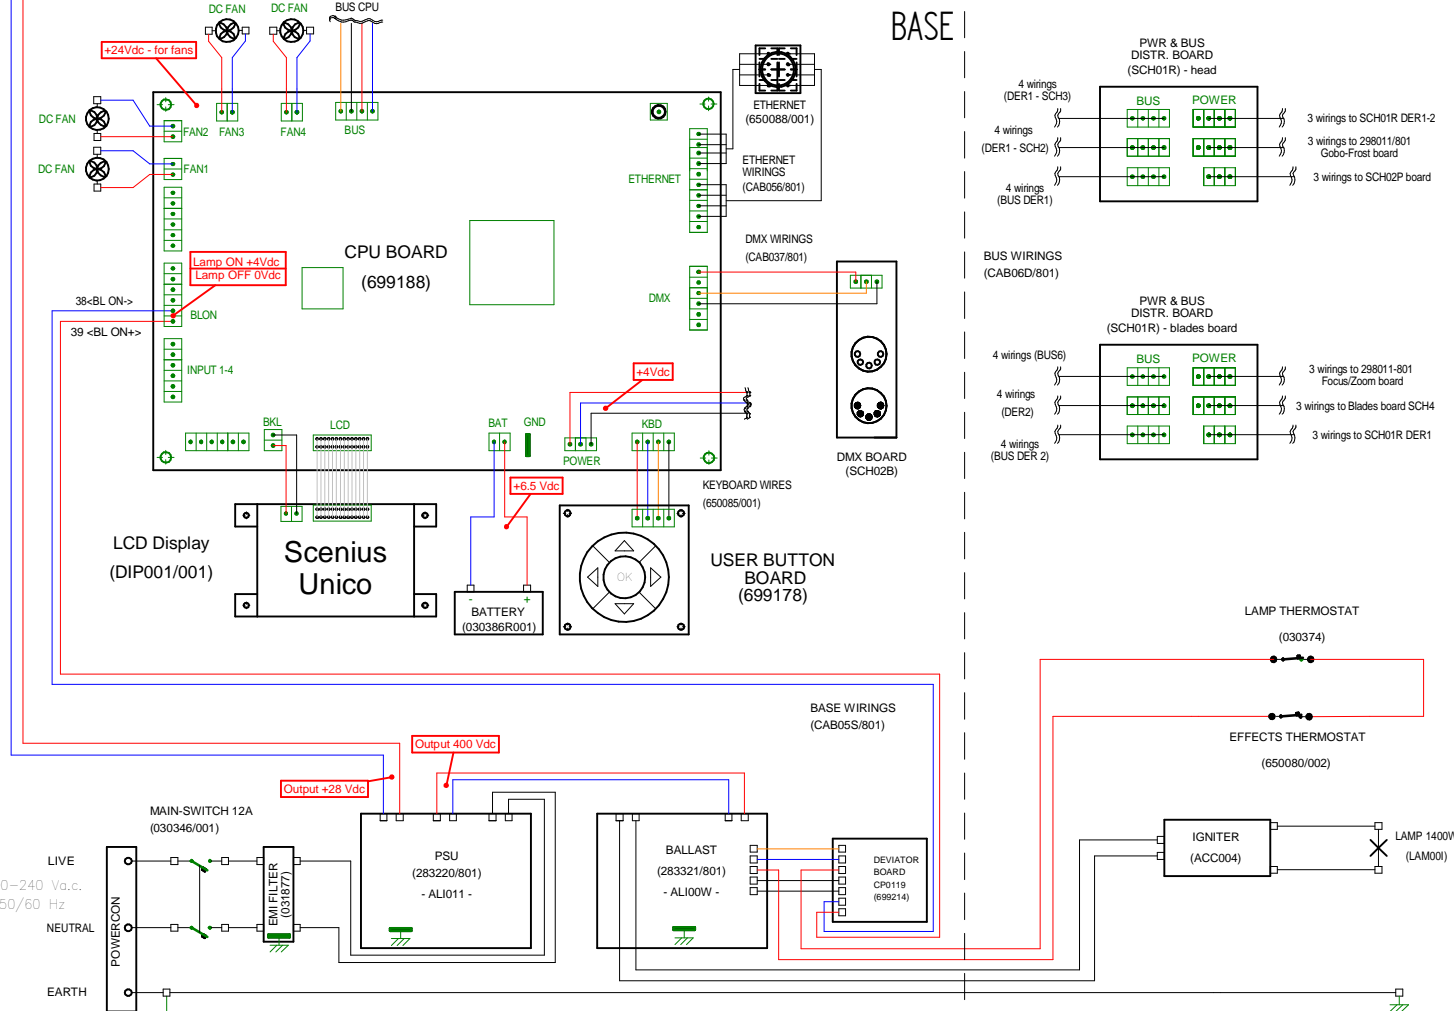

SCENIUS UNICO

Rev. 0 (03/2017)
page 1/2

YOKE

HEAD

BASE

HEAD